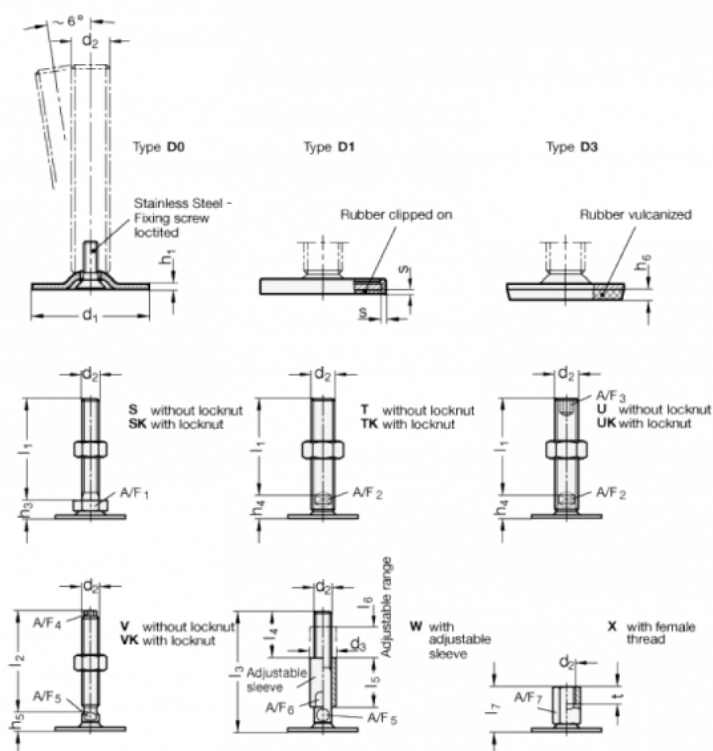

Article number: 204180M2075D1U

Description: E+G levelling foot  
GN 41-80-M20-75-D1-U

Note: U Without nut, Hexagon socket at the top, Wrench flat at the bottom

## Measures

A/F2 = 15	s = 2
A/F3 = 10	
d1 = 80	
d2 = M20	
h1 = 3	
h4 = 18	
h6 =	
l1 = 75	